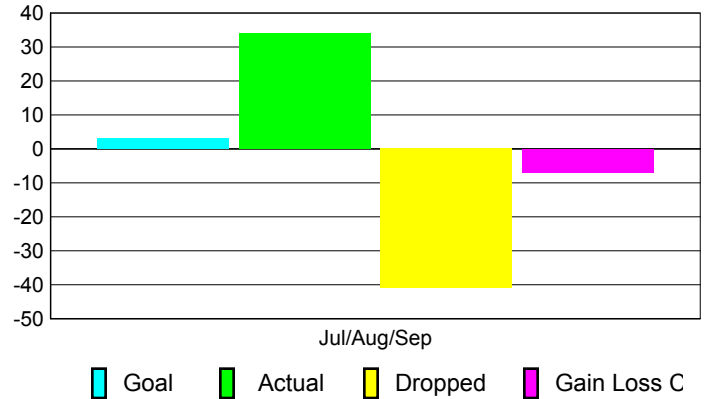

### YTD Status Quo Clubs 2010-2011

Status Quo Clubs Compared to Status Quo Members

## MEMBERSHIP

Membership Results  
2010-2011

Membership  
2009-2010

Month	Net Memb Goal	Actual New Memb	Actual Dropped Memb	Gain/Loss of Memb	Gain/Loss of Memb
Jul/Aug/Sep	3	34	-41	-7	2
<b>Totals</b>	<b>3</b>	<b>34</b>	<b>-41</b>	<b>-7</b>	<b>2</b>

### Membership Results 2010-2011

Goal, New, Dropped, Gain/Loss

### Comparison of Membership Gain/Loss

Current Year Compared to the Previous Year